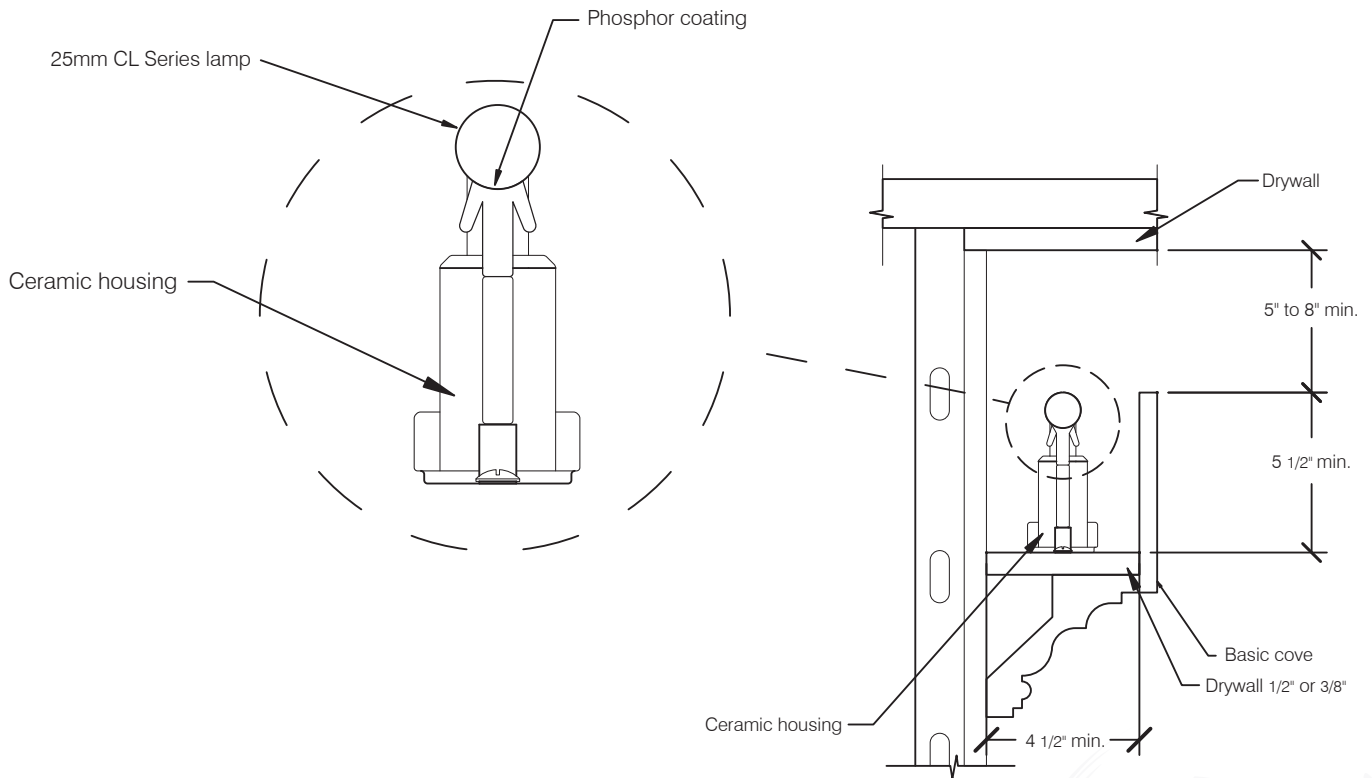

CL-RA (Cathode Lighting - Right Angle)

Cove Detail Diagram

Typical CL-RA Cove Detail

Scale: NONE

The cove outline is for reference only.

The above cove dimensions are preferred for proper installation.

Drawing No.: IFAY-CL-4	Project Name: CL Series Over 1,000 Volts General Cove Detail	Drawn by: Cathy Rosas	Date: 1/13/05	 225 South Loara Street Anaheim, CA 92802
Drawing Rev.: C 1/15/05		Checked by: Pete Contreras	Date: 1/15/05	
		Approved by: John C. Ortiz	Date: 1/15/05	