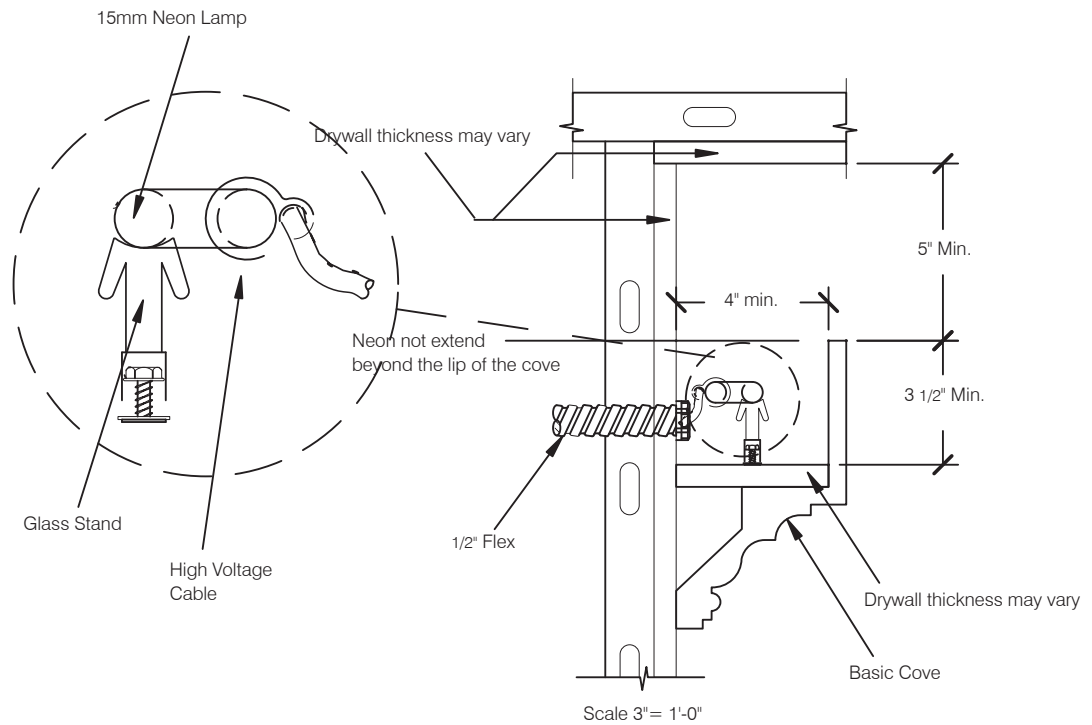

NL-DB (Neon Lighting - Double Back) Cove Detail Diagram

Preferred Cove Dimensions

The cove outline is for reference only.
Cove dimensions are preferred for proper installation.

Drawing No.: IFAY-NL-2	Project Name: NL Series General Cove Detail	Drawn by: Cathy Rosas	Date: 1/13/05	 225 South Loara Street Anaheim, CA 92902
Drawing Rev.: C 1/15/05		Checked by: Pete Contreras	Date: 1/15/05	
		Approved by: John Ortiz	Date: 1/15/05	