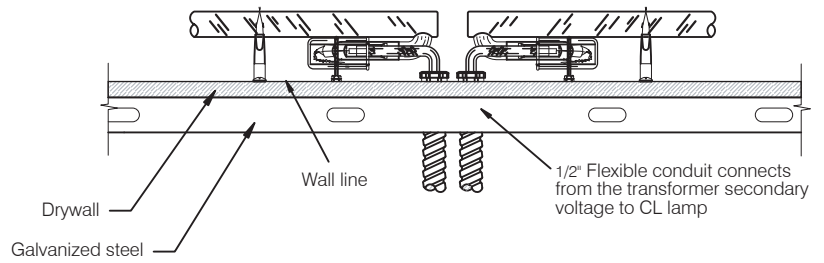

CL-DB (Cathode Lighting - Double Back)

Installation Wiring Diagram

Side View of Mid Point
Terminal Connection

Scale: NONE

Typical CL-DB Wiring Detail

Scale: NONE

Drawing No.: IFAY-CL-1	Project Name: CL Series Over 1,000 Volts Wiring Diagram	Drawn by: Cathy Rosas	Date: 1/13/05	 225 South Loara Street Anaheim, CA 92802
Drawing Rev.: C 1/15/05		Checked by: Pete Contreras	Date: 1/15/05	
		Approved by: John C. Ortiz	Date: 1/15/05	