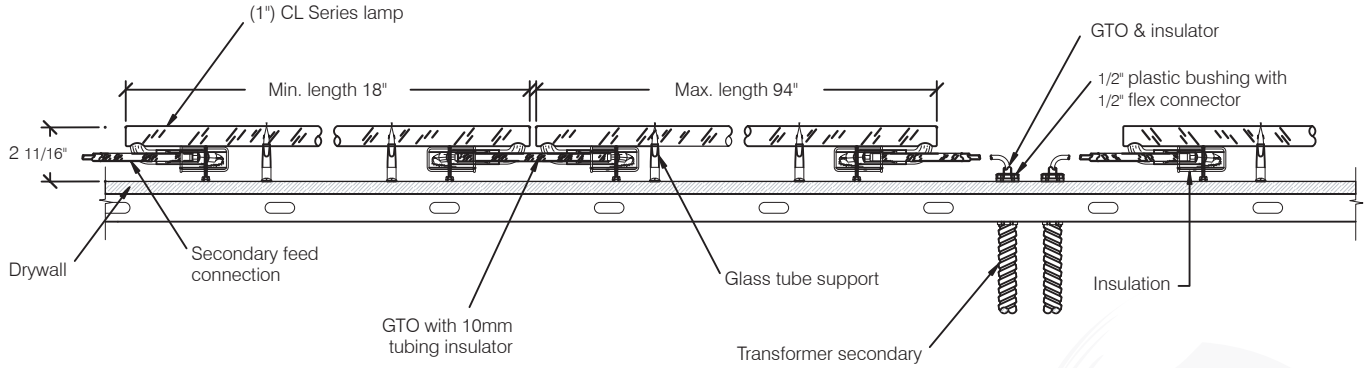

CL-DB (Cathode Lighting - Double Back)

Installation Wiring Diagram

Side View of Mid Point
Terminal Connection

Scale: NONE

Typical CL-DB Wiring Detail

Scale: NONE

Drawing No.: IFAY-CL-1	Project Name: CL Series Over 1,000 Volts Wiring Diagram	Drawn by: Cathy Rosas	Date: 1/13/05	 225 South Loara Street Anaheim, CA 92802
Drawing Rev.: C 1/15/05		Checked by: Pete Contreras	Date: 1/15/05	
		Approved by: John C. Ortiz	Date: 1/15/05	