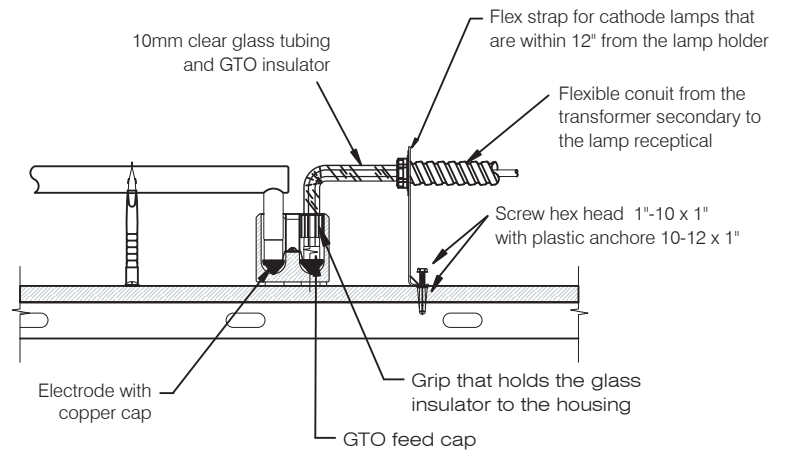

# CL-RA (Cathode Lighting - Right Angle)

## Installation Wiring Diagram

Side View of Mid Point Terminal Connection

Scale: NONE

Typical CL-RA Wiring Detail

Scale: NONE

Drawing No.: IFAY-CL-3	Project Name:  CL Series Over 1,000 Volts Wiring Diagram	Drawn by: Cathy Rosas	Date: 1/13/05	 225 South Loara Street Anaheim, CA 92802
Drawing Rev.: C 1/15/05		Checked by: Pete Contreras	Date: 1/15/05	
		Approved by: John C. Ortiz	Date: 1/15/05	