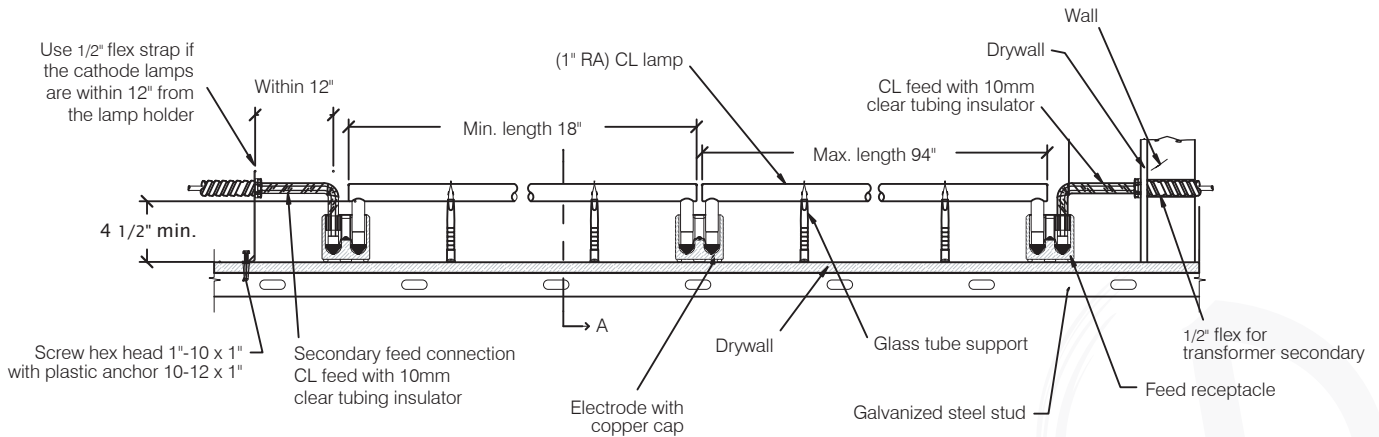

# CL-RA (Cathode Lighting - Right Angle)

## Installation Wiring Diagram

Side View of Mid Point Terminal Connection

Scale: NONE

Typical CL-RA Wiring Detail

Scale: NONE

Drawing No.: IFAY-CL-3	Project Name:  CL Series Over 1,000 Volts Wiring Diagram	Drawn by: Cathy Rosas	Date: 1/13/05	 225 South Loara Street Anaheim, CA 92802
Drawing Rev.: C 1/15/05		Checked by: Pete Contreras	Date: 1/15/05	
		Approved by: John C. Ortiz	Date: 1/15/05	