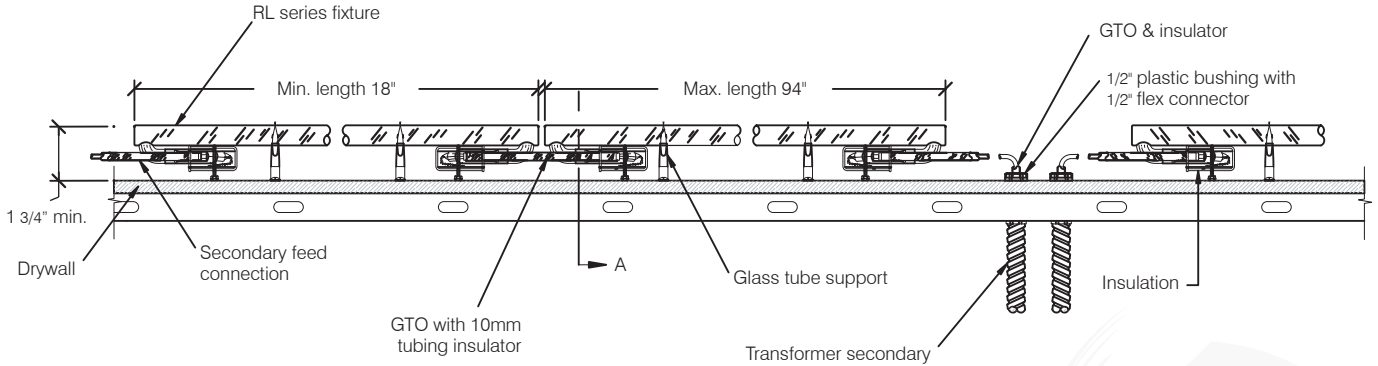

RL-DB (Reflex Lighting - Double Back)

Installation Wiring Diagram

Side View of Mid Point Terminal Connection

Scale: NONE

Typical RL-DB Wiring Detail

Scale: NONE

Drawing No.: IFAY-RL-3	Project Name: RL Series Over 1,000 Volts Wiring Diagram	Drawn by: Cathy Rosas	Date: 1/13/05	 225 South Loara Street Anaheim, CA 92802
Drawing Rev.: C 1/15/05		Checked by: Pete Contreras	Date: 1/15/05	
		Approved by: John C. Ortiz	Date: 1/15/05	