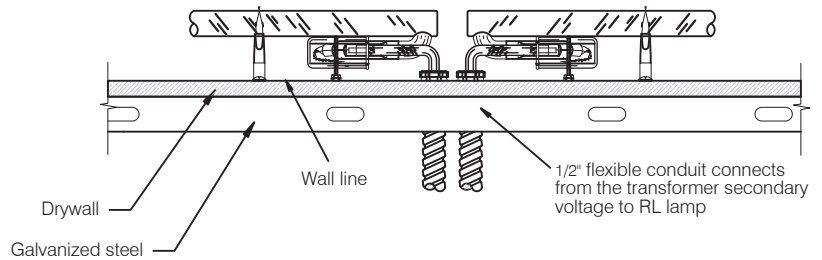

RL-DB (Reflex Lighting - Double Back)

Installation Wiring Diagram

Side View of Mid Point Terminal Connection

Scale: NONE

Typical RL-DB Wiring Detail

Scale: NONE

Drawing No.: IFAY-RL-3	Project Name: RL Series Over 1,000 Volts Wiring Diagram	Drawn by: Cathy Rosas	Date: 1/13/05	 225 South Loara Street Anaheim, CA 92802
Drawing Rev.: C 1/15/05		Checked by: Pete Contreras	Date: 1/15/05	
		Approved by: John C. Ortiz	Date: 1/15/05	