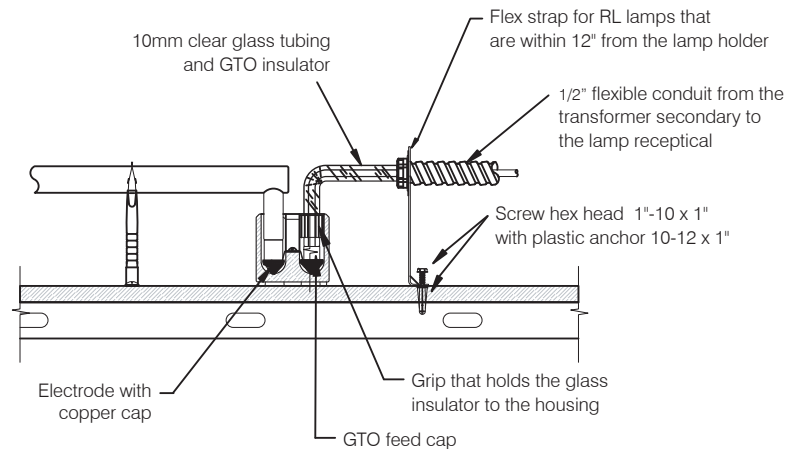

# RL-RA (Reflex Lighting - Right Angle)

## Installation Wiring Diagram

Typical Right Angle (RA)  
Style RL Series Detail View  
Scale: NONE

Typical RL-RA Wiring Detail  
Scale: NONE

Drawing No.: IFAY-RL-1	Project Name:  RL Series Over 1,000 Volts Wiring Diagram	Drawn by: Cathy Rosas	Date: 1/13/05	 225 South Loara Street Anaheim, CA 92802
Drawing Rev.: C 1/15/05		Checked by: Pete Contreras	Date: 1/15/05	
		Approved by: John C. Ortiz	Date: 1/15/05	