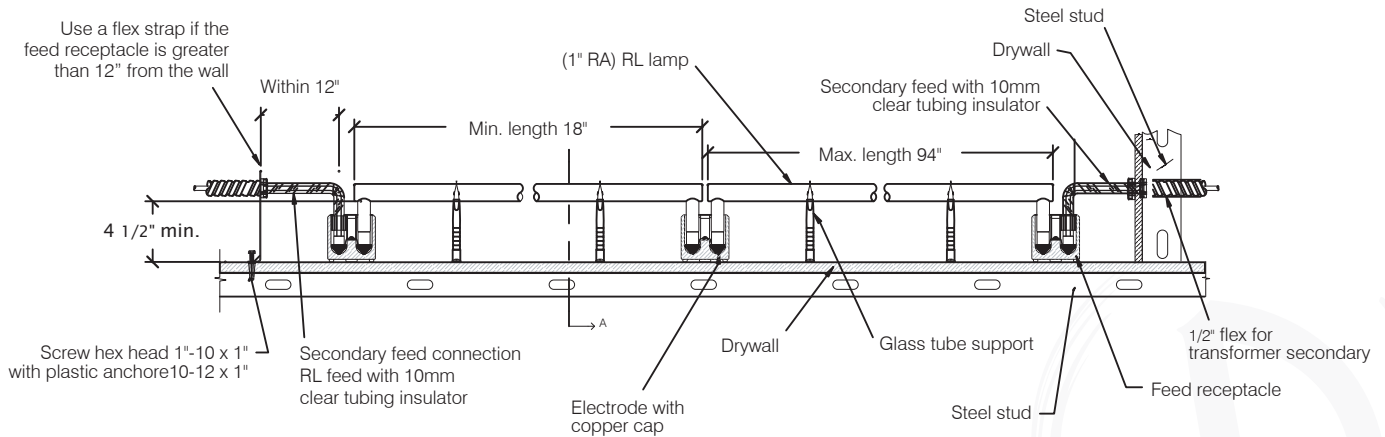

## Installation Wiring Diagram

Typical Right Angle (RA)  
Style RL Series Detail View  
Scale: NONE

Typical RL-RA Wiring Detail  
Scale: NONE

Drawing No.: IFAY-RL-1	Project Name:  RL Series Over 1,000 Volts Wiring Diagram	Drawn by: Cathy Rosas	Date: 1/13/05	 225 South Loara Street Anaheim, CA 92802
Drawing Rev.: C 1/15/05		Checked by: Pete Contreras	Date: 1/15/05	
		Approved by: John C. Ortiz	Date: 1/15/05	