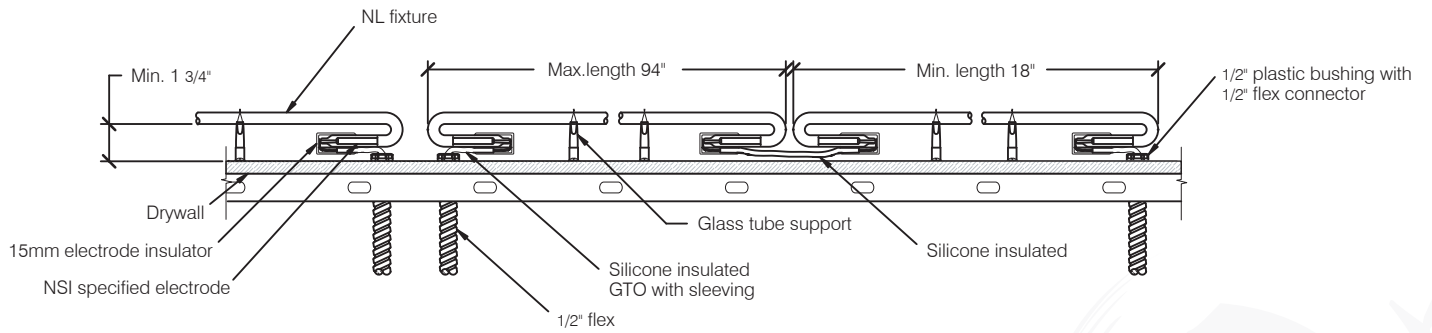

NL-DB (Neon Lighting - Double Back) Installation Wiring Diagram

Typical NL Wiring Detail

Scale: NONE

Drawing No.: UZBL-NL-1	Project Name: NL Series (UZBL) Wiring Diagram	Drawn by: Cathy Rosas	Date: 1/13/05	 225 South Loara Street Anaheim, CA 92802
Drawing Rev.: C 1/15/05		Checked by: Pete Contreras	Date: 1/15/05	
		Approved by: John C. Ortiz	Date: 1/15/05	