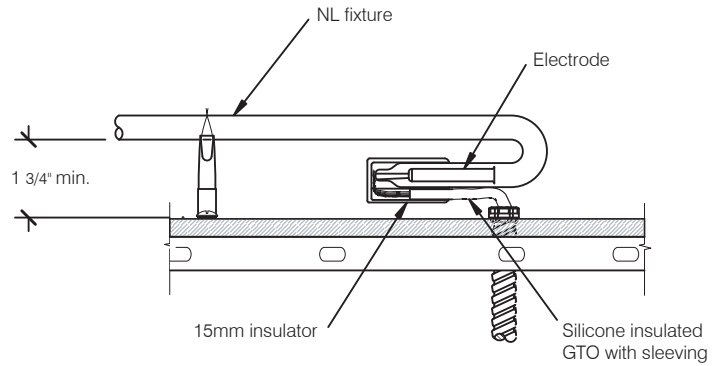

NL-DB (Neon Lighting - Double Back) Installation Wiring Diagram

Typical NL Wiring Detail

Scale: NONE

Drawing No.: UZBL-NL-1	Project Name: NL Series (UZBL) Wiring Diagram	Drawn by: Cathy Rosas	Date: 1/13/05	 225 South Loara Street Anaheim, CA 92802
Drawing Rev.: C 1/15/05		Checked by: Pete Contreras	Date: 1/15/05	
		Approved by: John C. Ortiz	Date: 1/15/05	